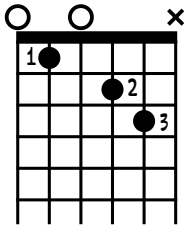

# BASIC CHORDS FOR LEFT HANDED GUITARISTS

C MAJOR

A MAJOR

A MINOR

G MAJOR

E MAJOR

E MINOR

F MAJOR

D MAJOR

D MINOR

↓ THINNEST STRING THICKEST STRING

X = DON'T PLAY THIS STRING

FINGER NUMBERS →