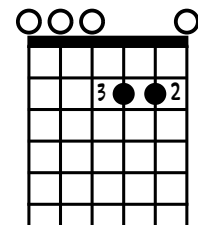

# BASIC CHORDS FOR LEFT HANDED GUITARISTS

C MAJOR

A MAJOR

A MINOR

G MAJOR

E MAJOR

E MINOR

F MAJOR

D MAJOR

D MINOR

↓ THINNEST STRING THICKEST STRING

X = DON'T PLAY THIS STRING

FINGER NUMBERS →