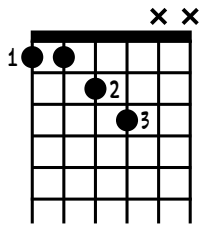

# BASIC CHORDS FOR LEFT HANDED GUITARISTS

C MAJOR

A MAJOR

A MINOR

G MAJOR

E MAJOR

E MINOR

F MAJOR

D MAJOR

D MINOR

↓ THINNEST STRING THICKEST STRING

X = DON'T PLAY THIS STRING

FINGER NUMBERS →