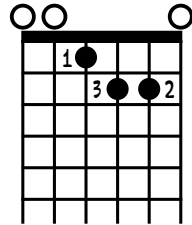

# BASIC CHORDS FOR LEFT HANDED GUITARISTS

C MAJOR

A MAJOR

A MINOR

G MAJOR

E MAJOR

E MINOR

F MAJOR

D MAJOR

D MINOR

↓ THINNEST STRING THICKEST STRING

X = DON'T PLAY THIS STRING

FINGER NUMBERS →