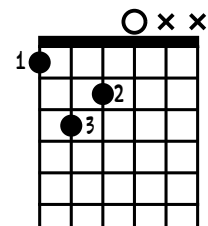

# BASIC CHORDS FOR LEFT HANDED GUITARISTS

C MAJOR

A MAJOR

A MINOR

G MAJOR

E MAJOR

E MINOR

F MAJOR

D MAJOR

D MINOR

↓ THINNEST STRING THICKEST STRING

X = DON'T PLAY THIS STRING

FINGER NUMBERS →