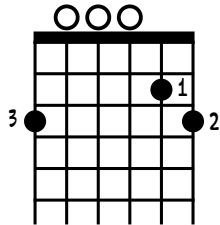

# BASIC CHORDS FOR LEFT HANDED GUITARISTS

C MAJOR

A MAJOR

A MINOR

G MAJOR

E MAJOR

E MINOR

F MAJOR

D MAJOR

D MINOR

↓ THINNEST STRING THICKEST STRING

X = DON'T PLAY THIS STRING

FINGER NUMBERS →