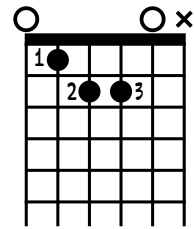

# BASIC CHORDS FOR LEFT HANDED GUITARISTS

C MAJOR

A MAJOR

A MINOR

G MAJOR

E MAJOR

E MINOR

F MAJOR

D MAJOR

D MINOR

↓ THINNEST STRING THICKEST STRING

X = DON'T PLAY THIS STRING

FINGER NUMBERS →