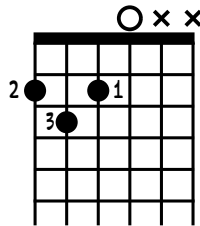

# BASIC CHORDS FOR LEFT HANDED GUITARISTS

C MAJOR

A MAJOR

A MINOR

G MAJOR

E MAJOR

E MINOR

F MAJOR

D MAJOR

D MINOR

↓ THINNEST STRING THICKEST STRING

X = DON'T PLAY THIS STRING

FINGER NUMBERS →