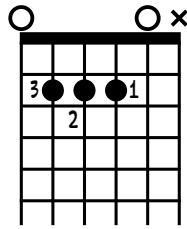

# BASIC CHORDS FOR LEFT HANDED GUITARISTS

C MAJOR

A MAJOR

A MINOR

G MAJOR

E MAJOR

E MINOR

F MAJOR

D MAJOR

D MINOR

↓ THINNEST STRING THICKEST STRING

X = DON'T PLAY THIS STRING

FINGER NUMBERS →